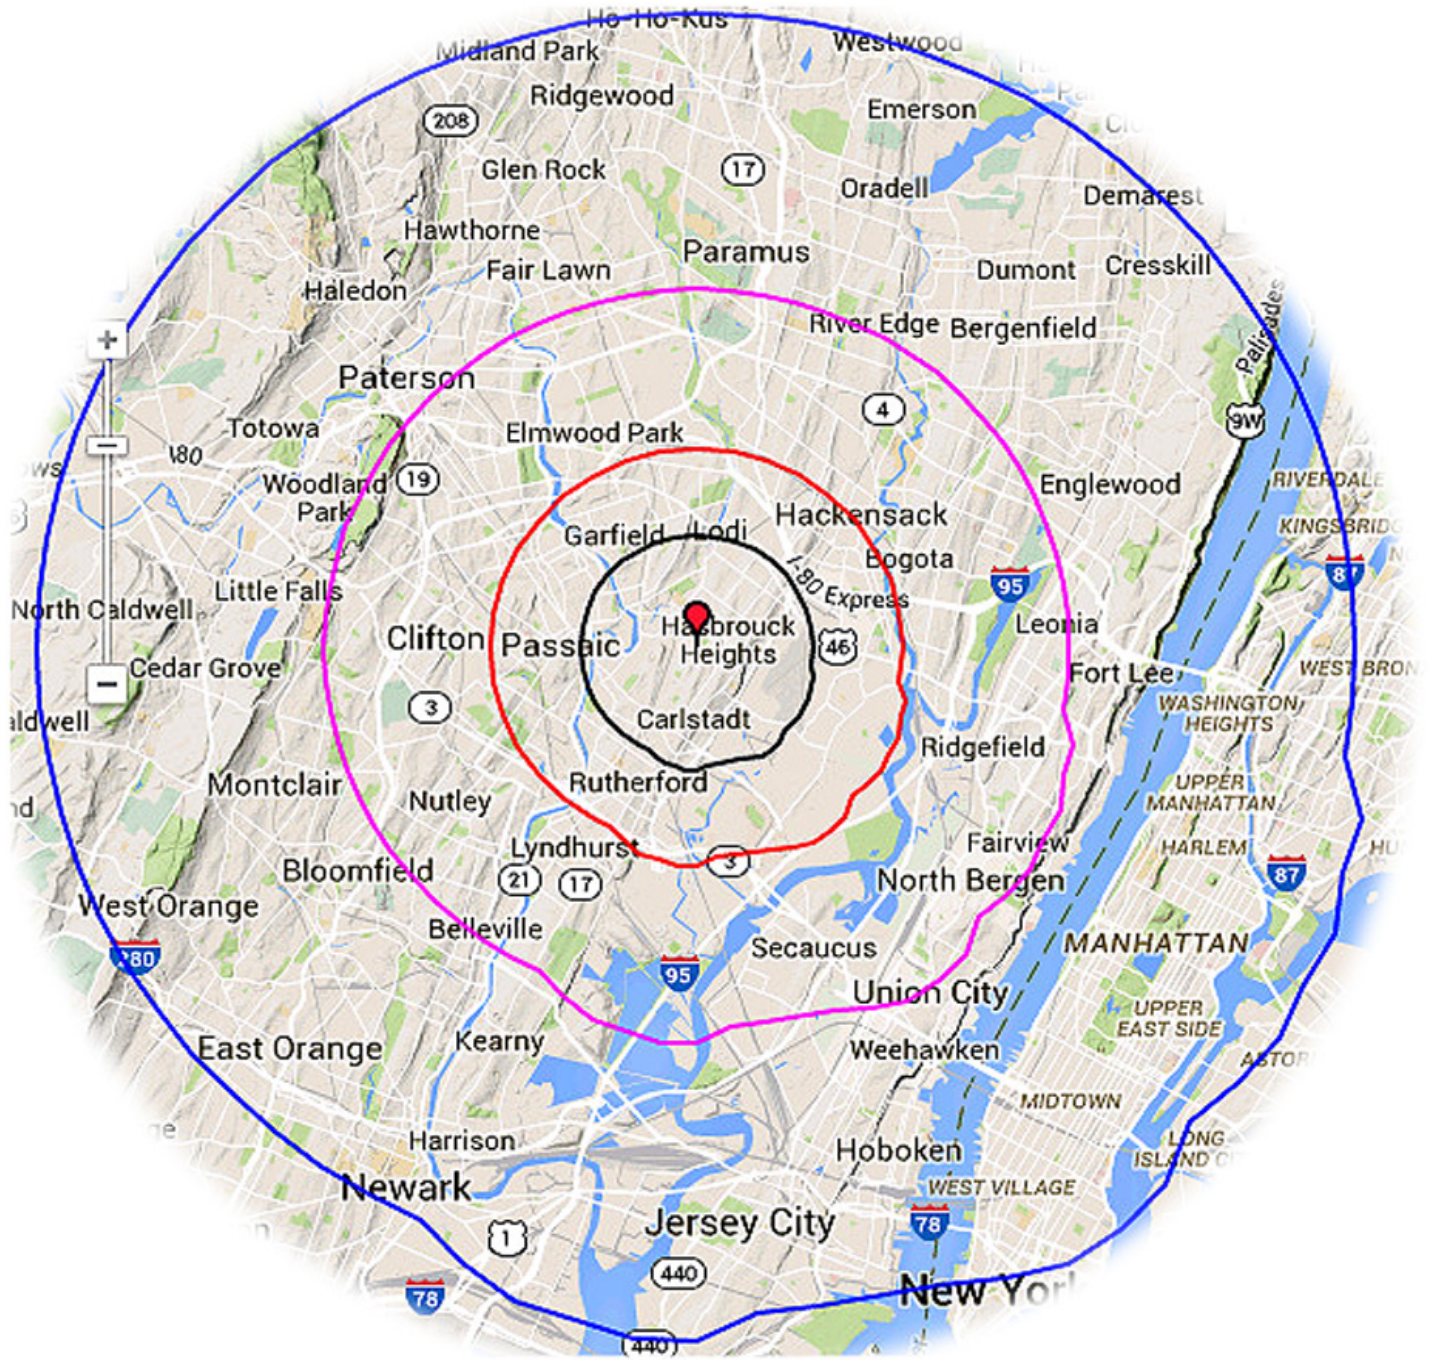

OUR COVERAGE AREA

Our coverage area may vary due to terrain, height/power from antenna, etc.